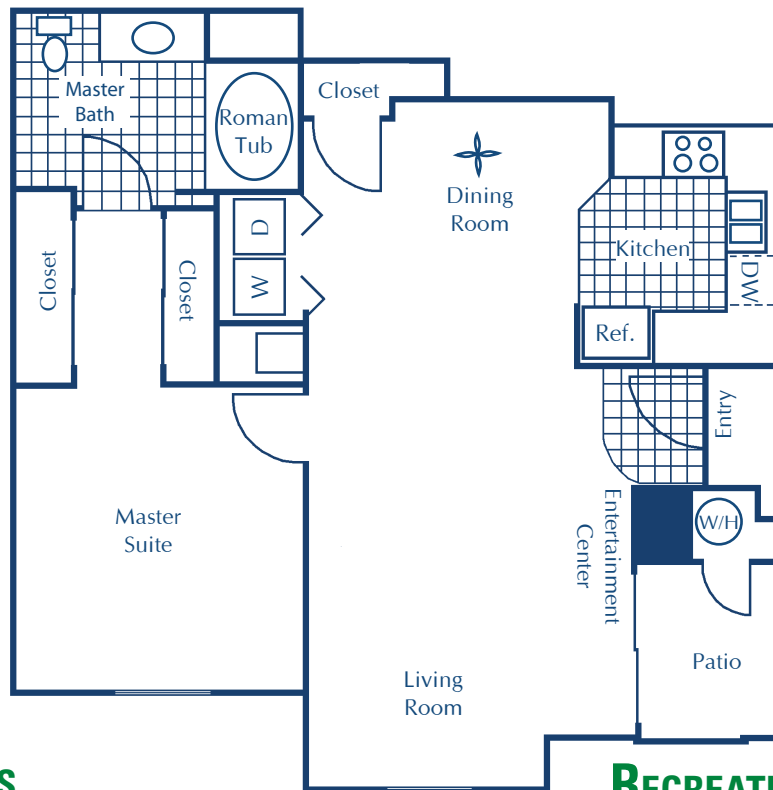

1 Bedroom 1 Bath
first floor

867 Square Feet

Starting at \$950

INTERIOR FEATURES

- **DIRECT-ACCESS INTERIOR STAIRWELL ENTRANCE**
- **BUILT-IN ENTERTAINMENT CENTER**
- **FULLY APPOINTED KITCHEN WITH CUSTOM CABINETRY**
- **DECORATIVE CERAMIC TILE KITCHEN, FOYER AND BATHS**
- **FULL-SIZE WASHER AND DRYER**
- **RELAXING ROMAN TUB**
- **SPACIOUS WALK-IN CLOSET**